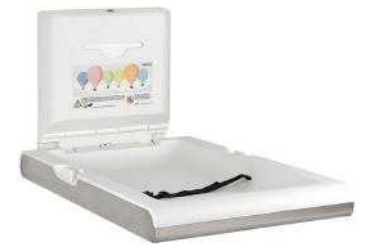

Baby changing unit Palma | Stainless steel and plastic

- Stainless steel casing
- Polyethylene interior
- Incl. fixing material
- Size 550 w x 480 h x 100 d mm
- TÜV tested and GS (tested safety) certified
- Carrying capacity 100 kg
- Item number 205.536