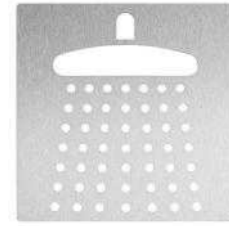

Door sign Shower | Stainless steel

- Made of high-quality stainless steel
- Fixings not visible
- Size 120 mm x 120 mm
- Item number 304.934